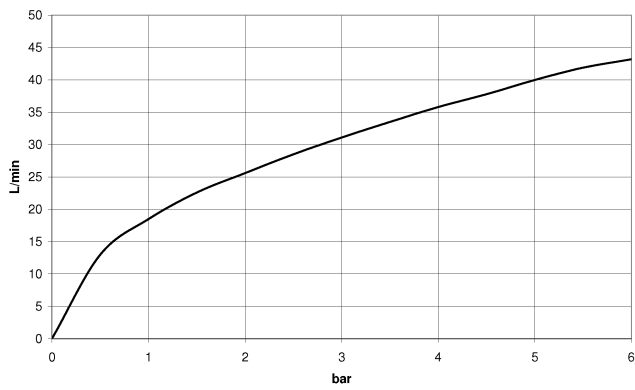

Deck valve anti-clockwise closing hot - Brushed Dark Platinum

CL.1

20 000 741

- hole diameter 32 mm
- handle Ø 60mm
- without rosette
- with hot marking

Fits: CL.1, CYO

	Brushed Dark Platinum	20 000 741-99
	Chrome	20 000 741-00
	Brushed Platinum	20 000 741-06
	Dark Chrome	20 000 741-19
	Brushed Durabronze (23kt Gold)	20 000 741-28
	Matte Black	20 000 741-33
	Brushed Champagne (22kt Gold)	20 000 741-46
	Champagne (22kt Gold)	20 000 741-47

20 000 741

mm [inches]

Flow rate chart

Certificates

WRAS\_2103001. LGA\_28688. IAPMO\_4976 (4).

20 000 741

Parts for other finishes can be found here: [Chrome](#)